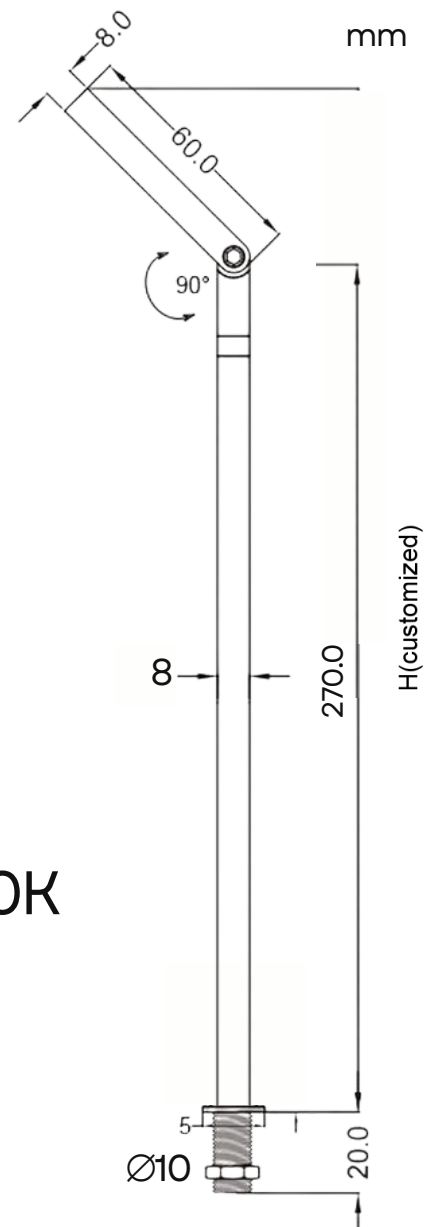

SRL-201

CREE ⇄ LED SAMSUNG

Power

3.3 W

Lumen

450 lm

Kelvin

3000-4000-6500K

CRI

80-90

Warranty

5 Years

Body Colour

All Colour

Main Voltage

220-240V

Angle

60°

SOREL
LED LIGHTING SYSTEMS